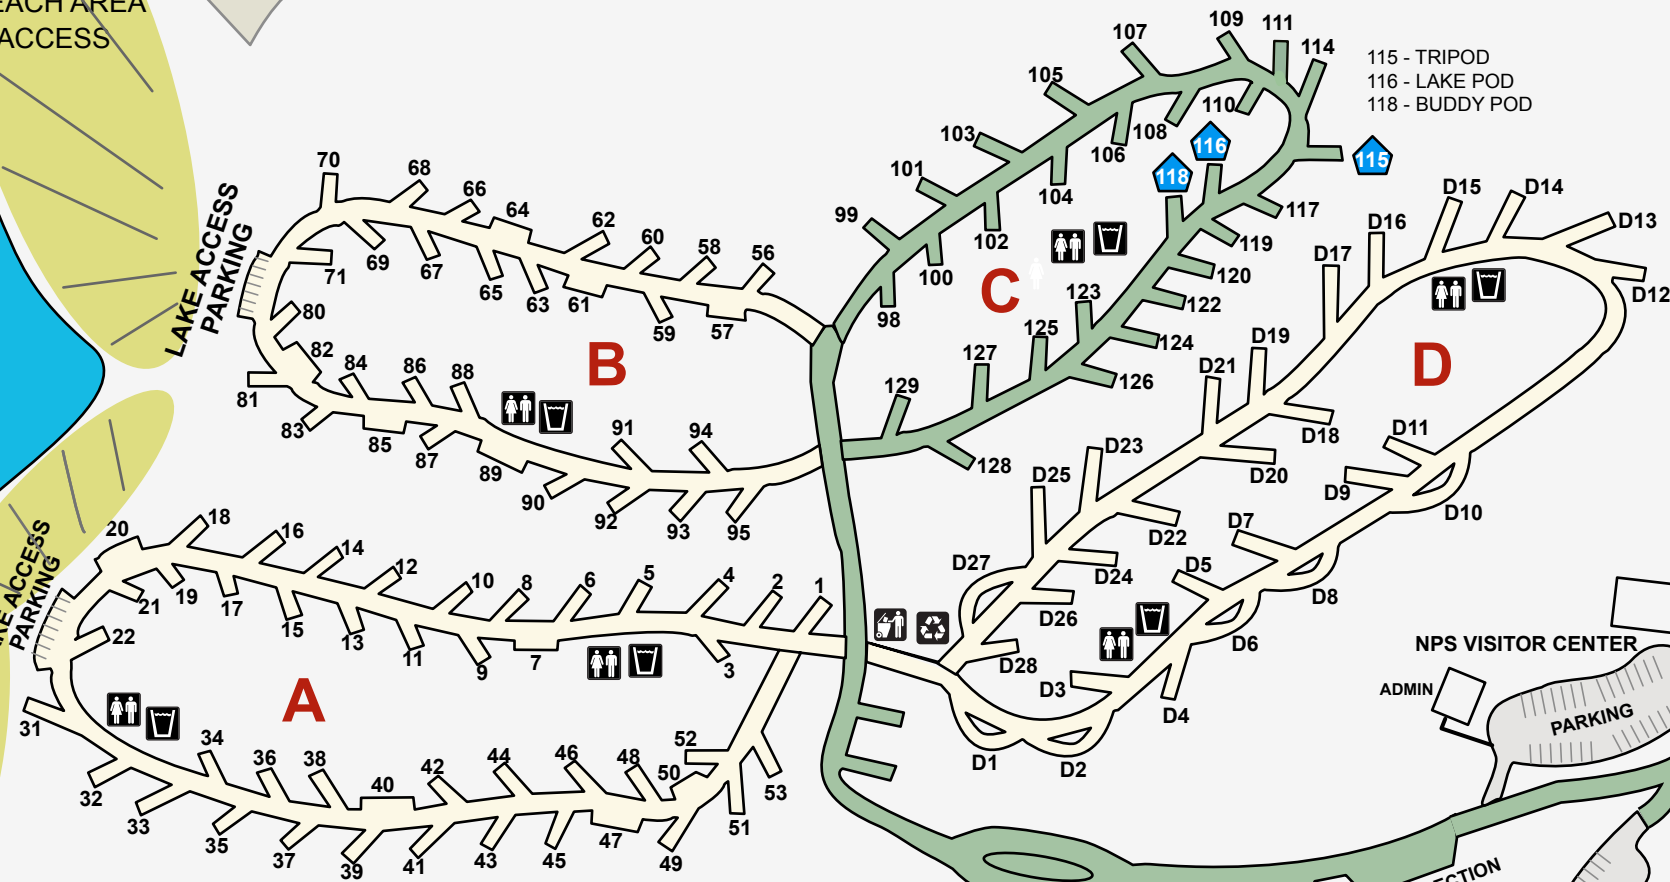

ELK CREEK CAMPGROUND

AdventureCampingPods.com

HIGHWAY 50

ENTRANCE

BEACH AREA ACCESS

PUBLIC BEACH ACCESS ROAD

BLUE MESA RESERVOIR

LAKE ACCESS PARKING

LAKE ACCESS PARKING

ELK CREEK ROAD

115 - TRIPOD
116 - LAKE POD
118 - BUDDY POD

NPS VISITOR CENTER

ADMIN

PARKING

BOAT INSPECTION

DUMP STATION

PARKING

BOAT LAUNCH

FISH CLEANING STATION

ELK CREEK MARINA & STORE

- RESTROOMS
- WATER
- TRASH DUMPSTER
- RECYCLING
- DUMP STATION

Elk Creek Marina, LLC is the concessionaire for the Curecanti National Recreation Area.

BLUE MESA RESERVOIR